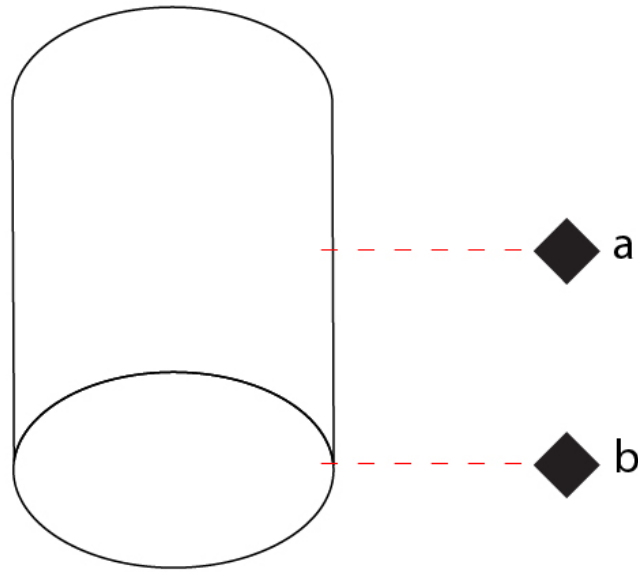

D42017-

PROJECT

TYPE

SPECIFIER

QUANTITY

DATE