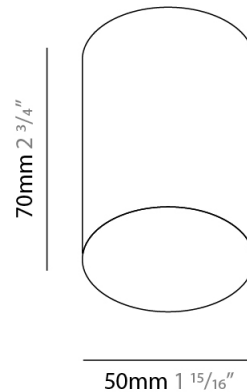

KONE SURFACE

D42016-

base number   Finish
Options

1. To build a product code in our configurator select the specify button on the base model # product page
2. To build a manual product code on this datasheet choose from the options listed below in blue font and add the suffix to the base model #

GENERAL

Series: Kone _____
Brand: Icone _____
Division: Design _____
Mounting Type: Surface _____
Mounting Location: Ceiling _____
Subcategory: Spots _____

PHYSICAL

Shape: Cylinder _____
Diameter (mm): 50 _____
Diameter (in): 1 ¹⁵/₁₆ _____
Height (mm): 70 _____
Height (in): 2 ³/₄ _____
Light Distribution: Direct _____
[Fixture Finish: WHI / TIM_WHI / BAL_WHI / TIM_SLF / CHO_GLF](#) _____
Fixture Material: Aluminum _____

ELECTRICAL

Lamp Type: LED _____
Total Output Wattage (W): 4.5 _____
Dimming: Electronic Low Voltage Dimming _____
Input Voltage (V): 120Vac Direct Line _____

LED

Color Temperature (°K): 3000 _____
Nominal Lumen (lm): 350 _____
CRI: >90 CRI _____
Lamp Life (hrs): 50000 _____

OPTICAL

RATINGS AND CERTIFICATIONS

Certified By: Certified for North American Standards _____
IP rating: IP20 _____