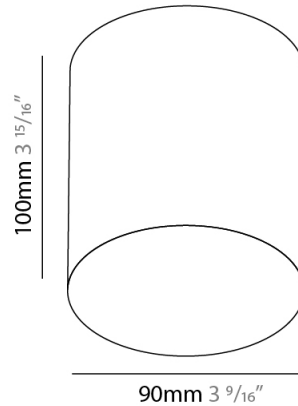

PROJECT
TYPE
SPECIFIER
QUANTITY
DATE

KONE SURFACE

D42018-

base number   Finish
Options

1. To build a product code in our configurator select the specify button on the base model # product page
2. To build a manual product code on this datasheet choose from the options listed below in blue font and add the suffix to the base model #

GENERAL

Series: Kone
Brand: Icone
Division: Design
Mounting Type: Surface
Mounting Location: Ceiling
Subcategory: Spots

PHYSICAL

Shape: Cylinder
Diameter (mm): 90
Diameter (in): 3 ⁹/₁₆
Height (mm): 100
Height (in): 3 ¹⁵/₁₆
Light Distribution: Direct
Fixture Finish: WHI / TIM_WHI / BAL_WHI / TIM_SLF / CHO_GLF
Fixture Material: Aluminum

ELECTRICAL

Lamp Type: LED
Total Output Wattage (W): 17
Dimming: Electronic Low Voltage Dimming
Input Voltage (V): 120Vac Direct Line

LED

Color Temperature (°K): 3000
Nominal Lumen (lm): 1300
CRI: >90 CRI
Lamp Life (hrs): 50000

OPTICAL

RATINGS AND CERTIFICATIONS

Certified By: Certified for North American Standards
IP rating: IP20