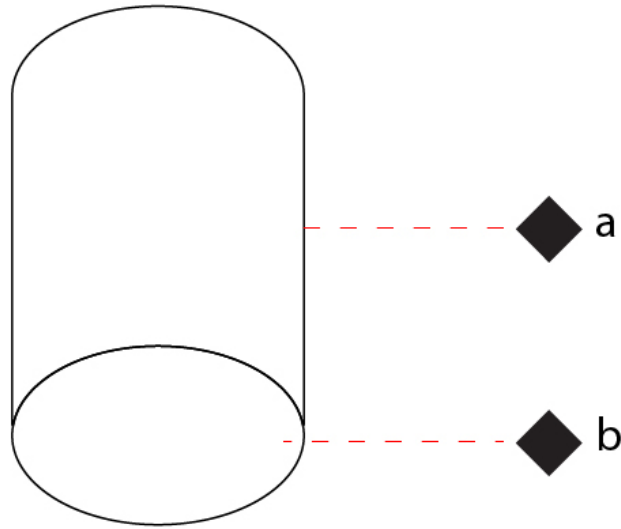

D42016-

PROJECT

TYPE

SPECIFIER

QUANTITY

DATE

D