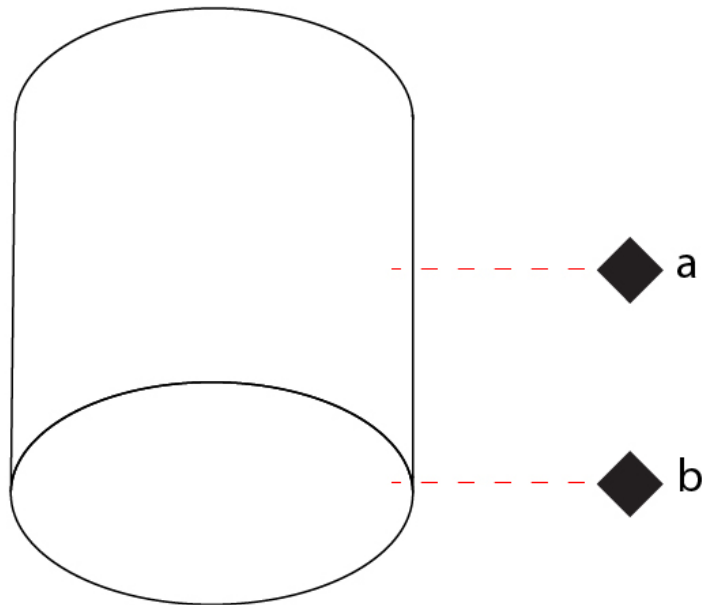

D42018-

PROJECT

TYPE

SPECIFIER

QUANTITY

DATE

D